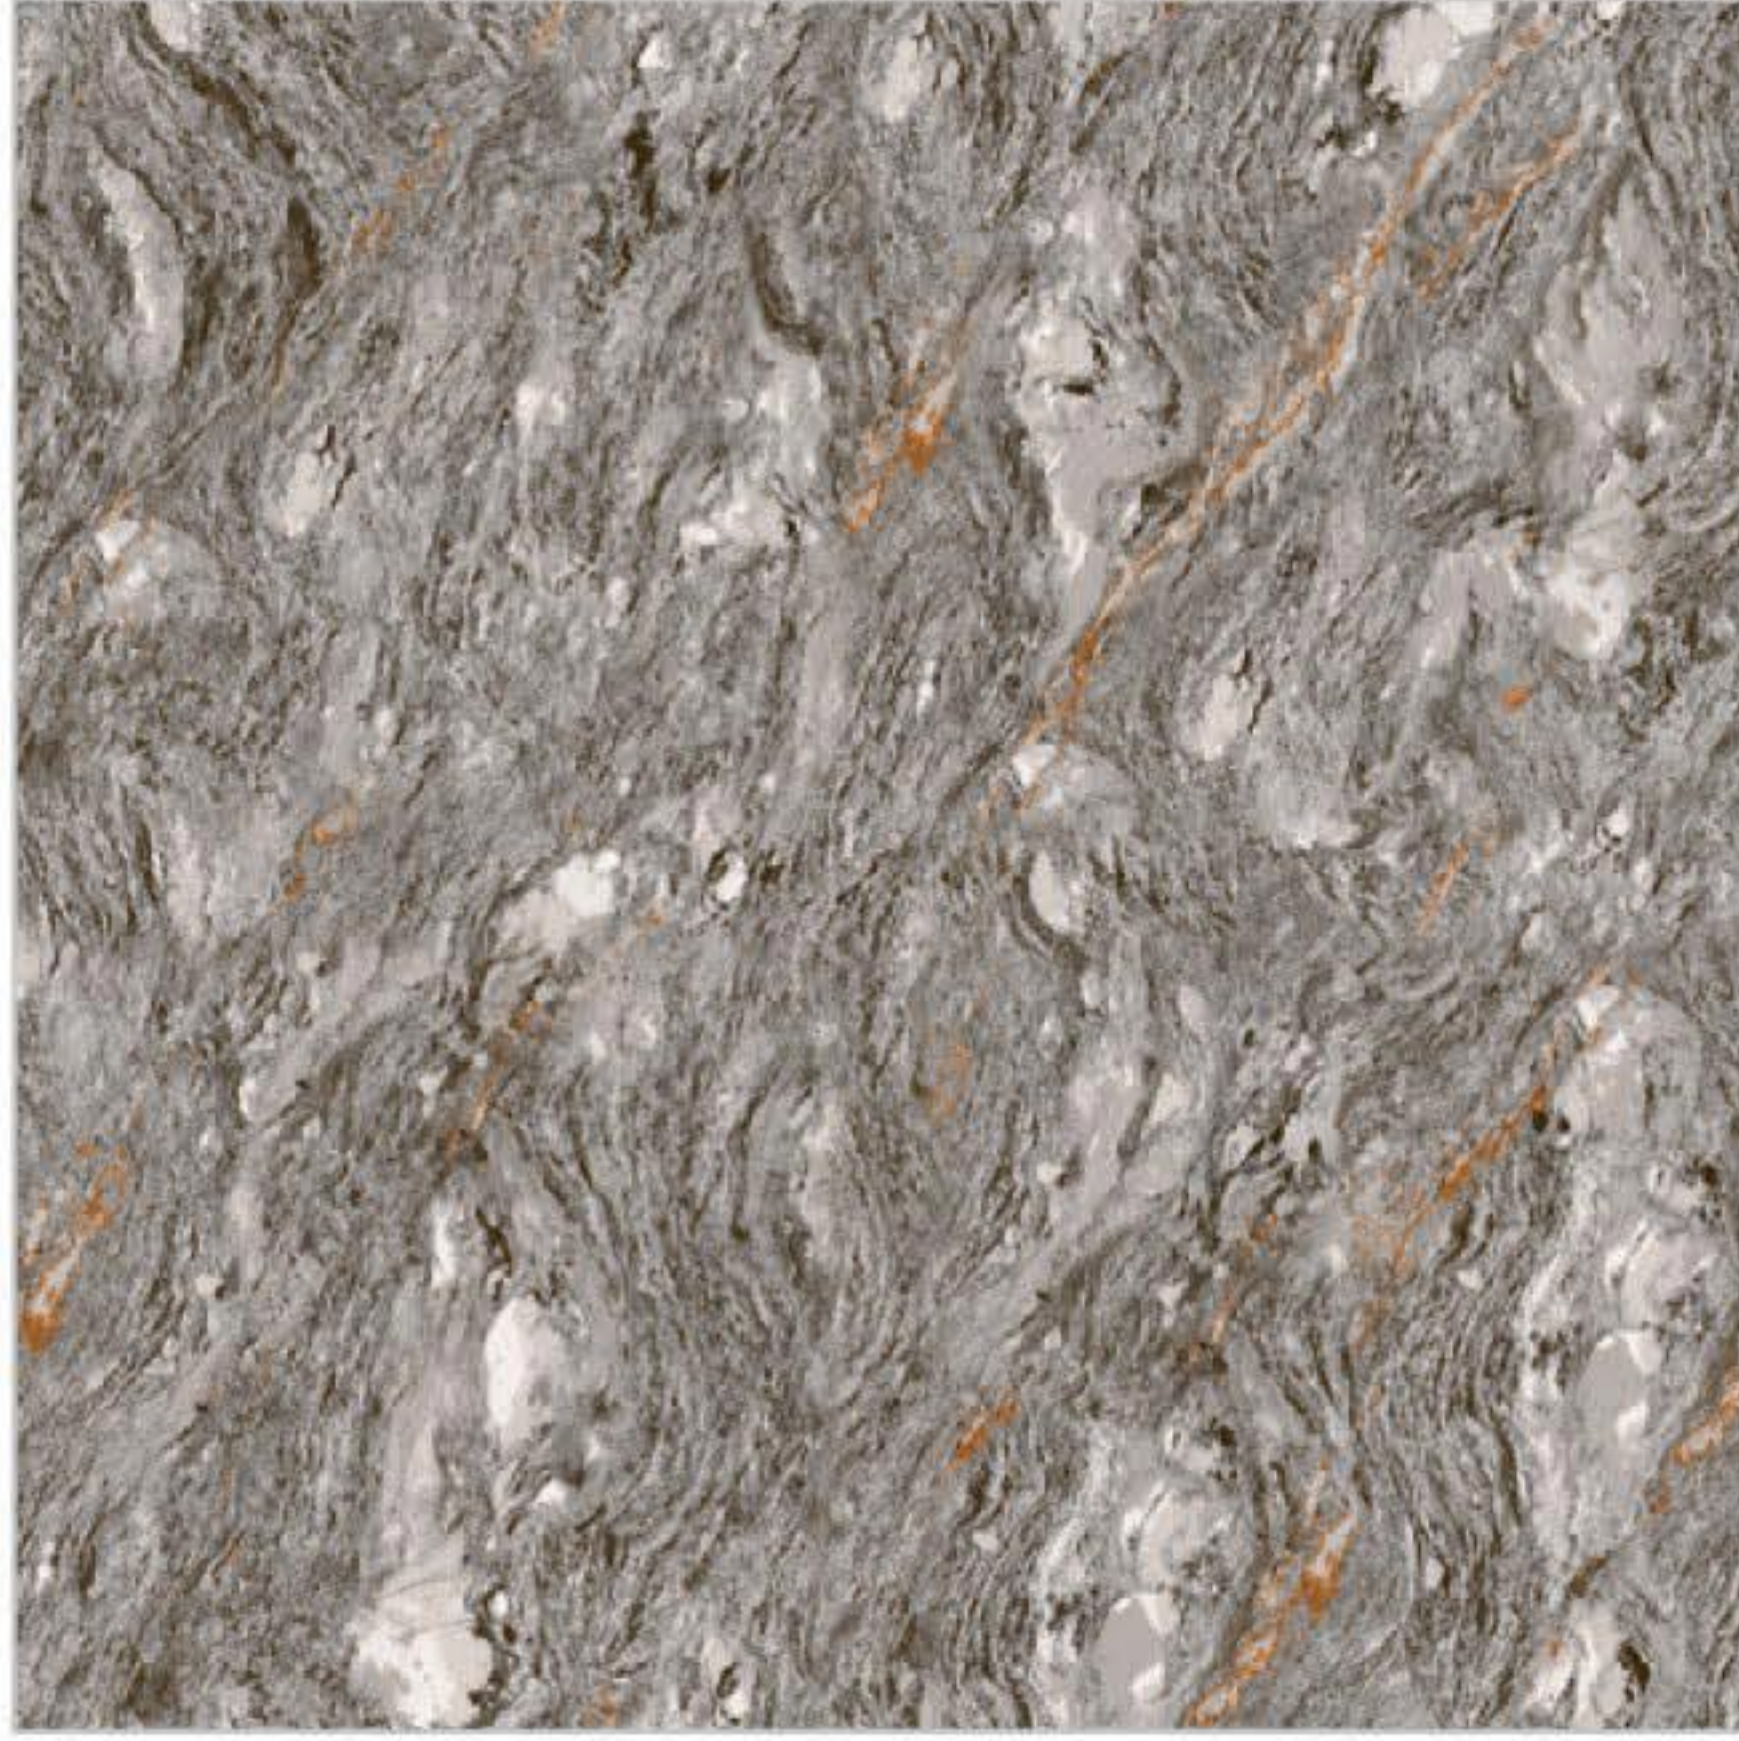

CORPO
TILES

DOUBLE CHARGE

600x
600MM

FINISH
Matt

SIZE
600x600mm

TYPE
Floor

SERIES
Double Charge

751

FINISH
Matt

SIZE
600x600mm

TYPE
Floor

SERIES
Double Charge

752

753

754

755

SERIES
Double Charge

761

FINISH
Matt

SIZE
600x600mm

TYPE
Floor

SERIES
Double Charge

762

763

764

765

766

767

FINISH
Matt

SIZE
600x600mm

TYPE
Floor

SERIES
Double Charge