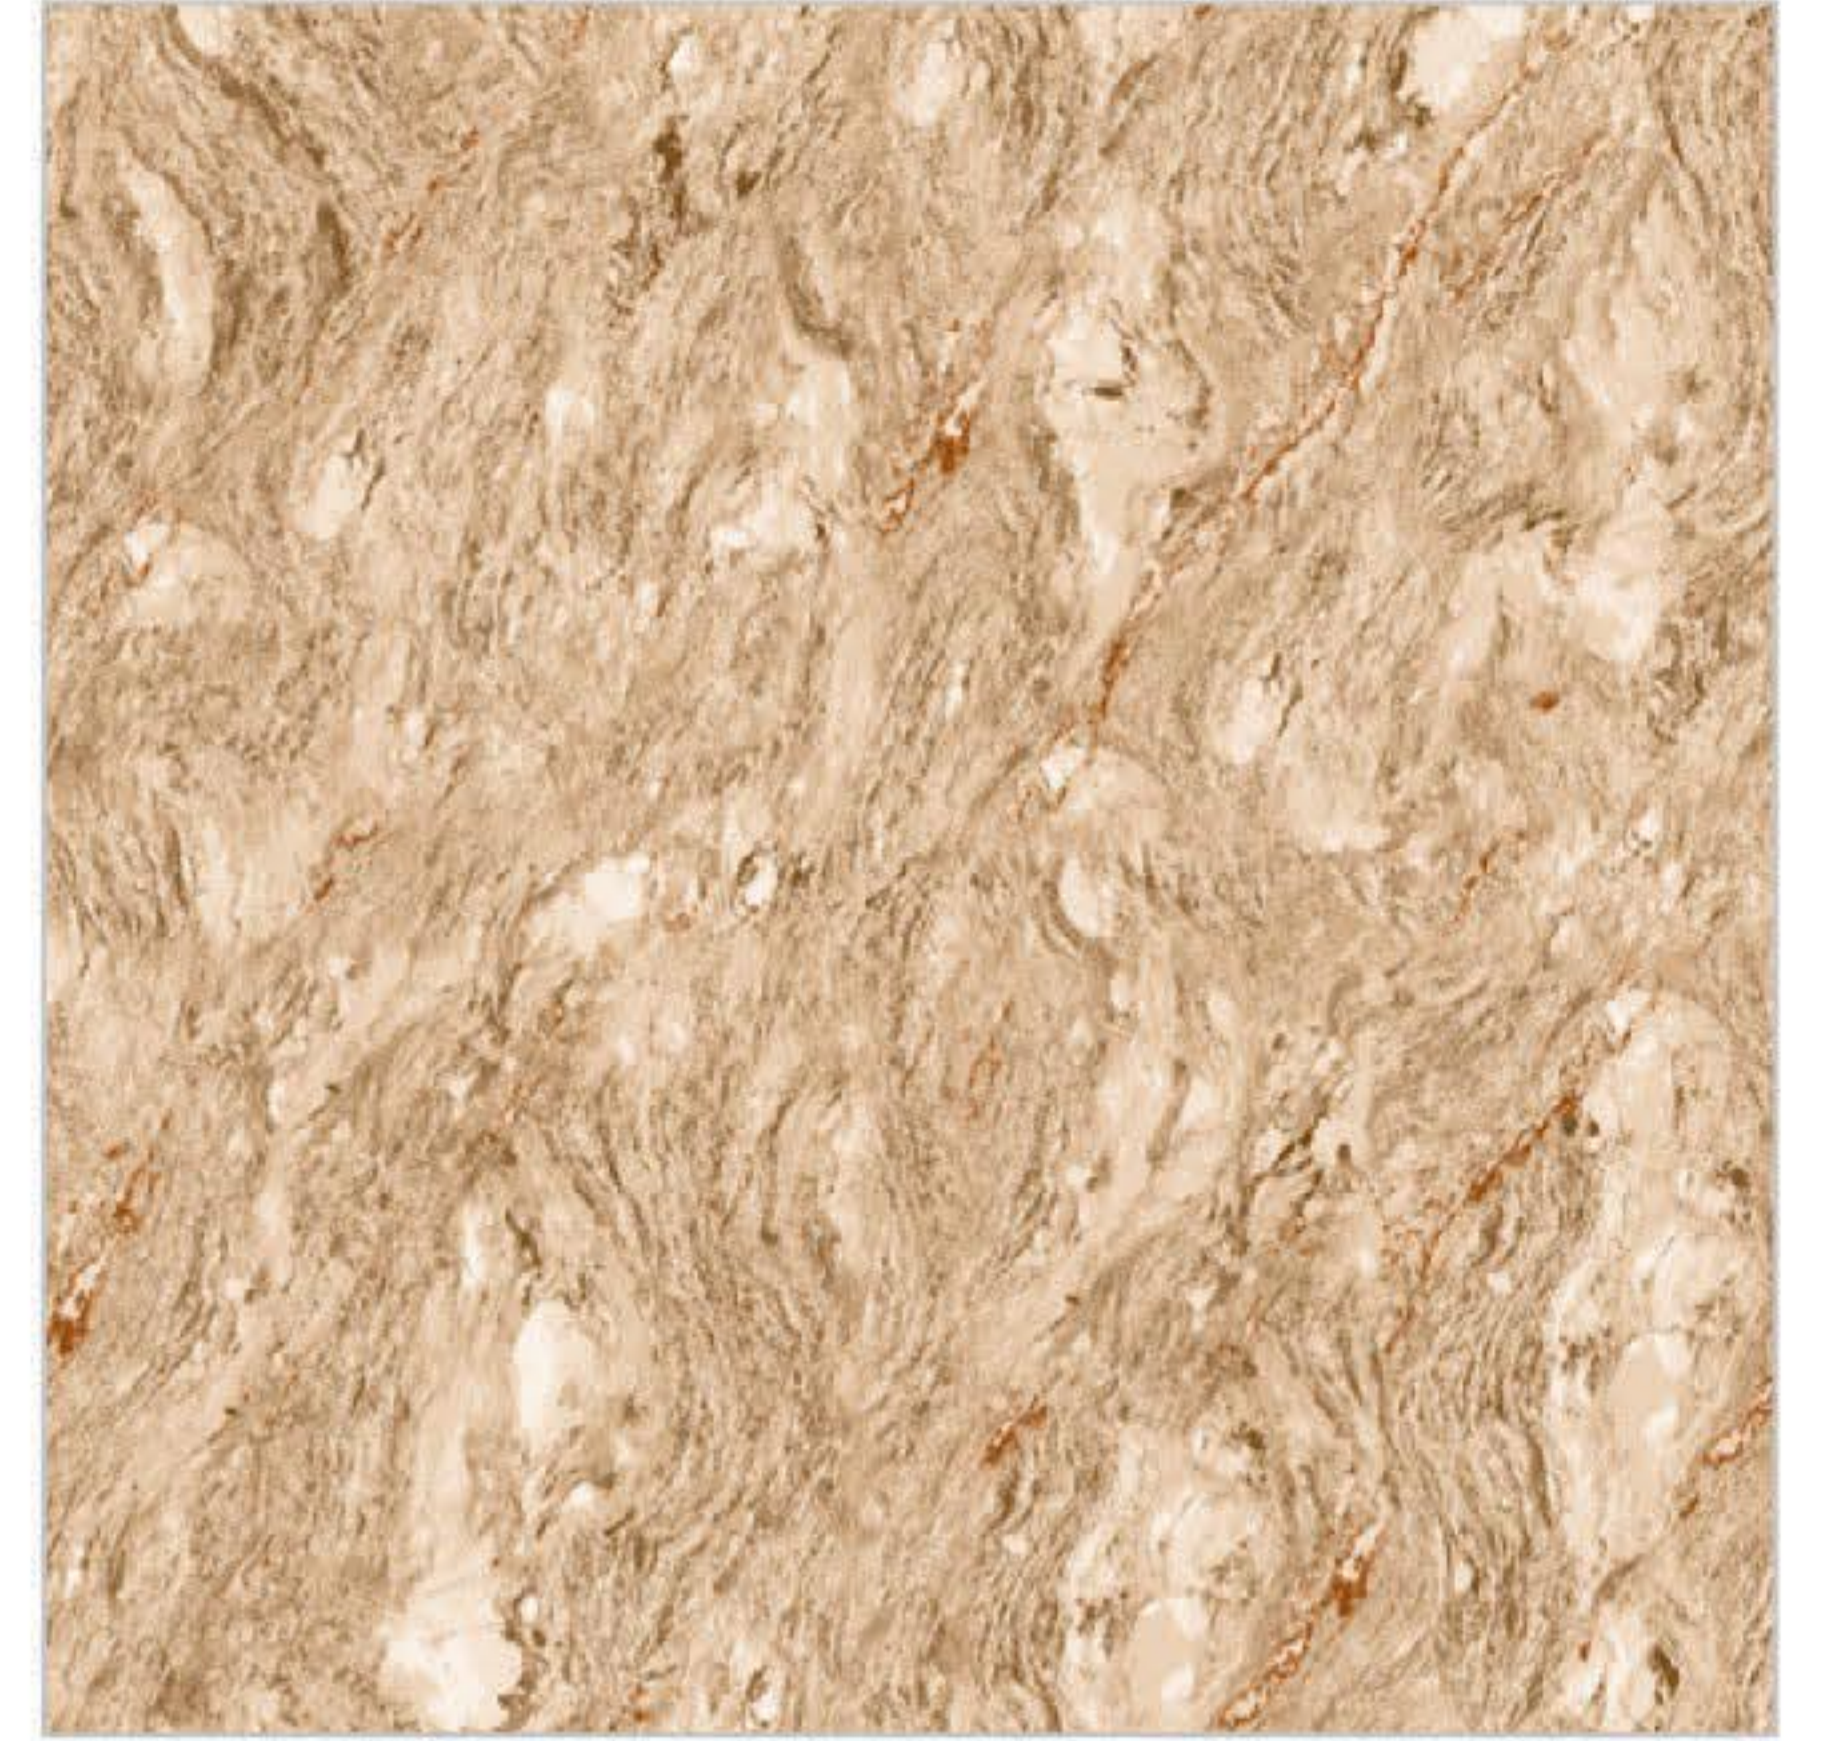

CORPO
TILES

DOUBLE CHARGE

600x
600MM

FINISH
Matt

SIZE
600x600mm

TYPE
Floor

SERIES
Double Charge

751

FINISH
Matt

SIZE
600x600mm

TYPE
Floor

SERIES
Double Charge

752

753

754

755

SERIES
Double Charge

761

FINISH
Matt

SIZE
600x600mm

TYPE
Floor

SERIES
Double Charge

762

763