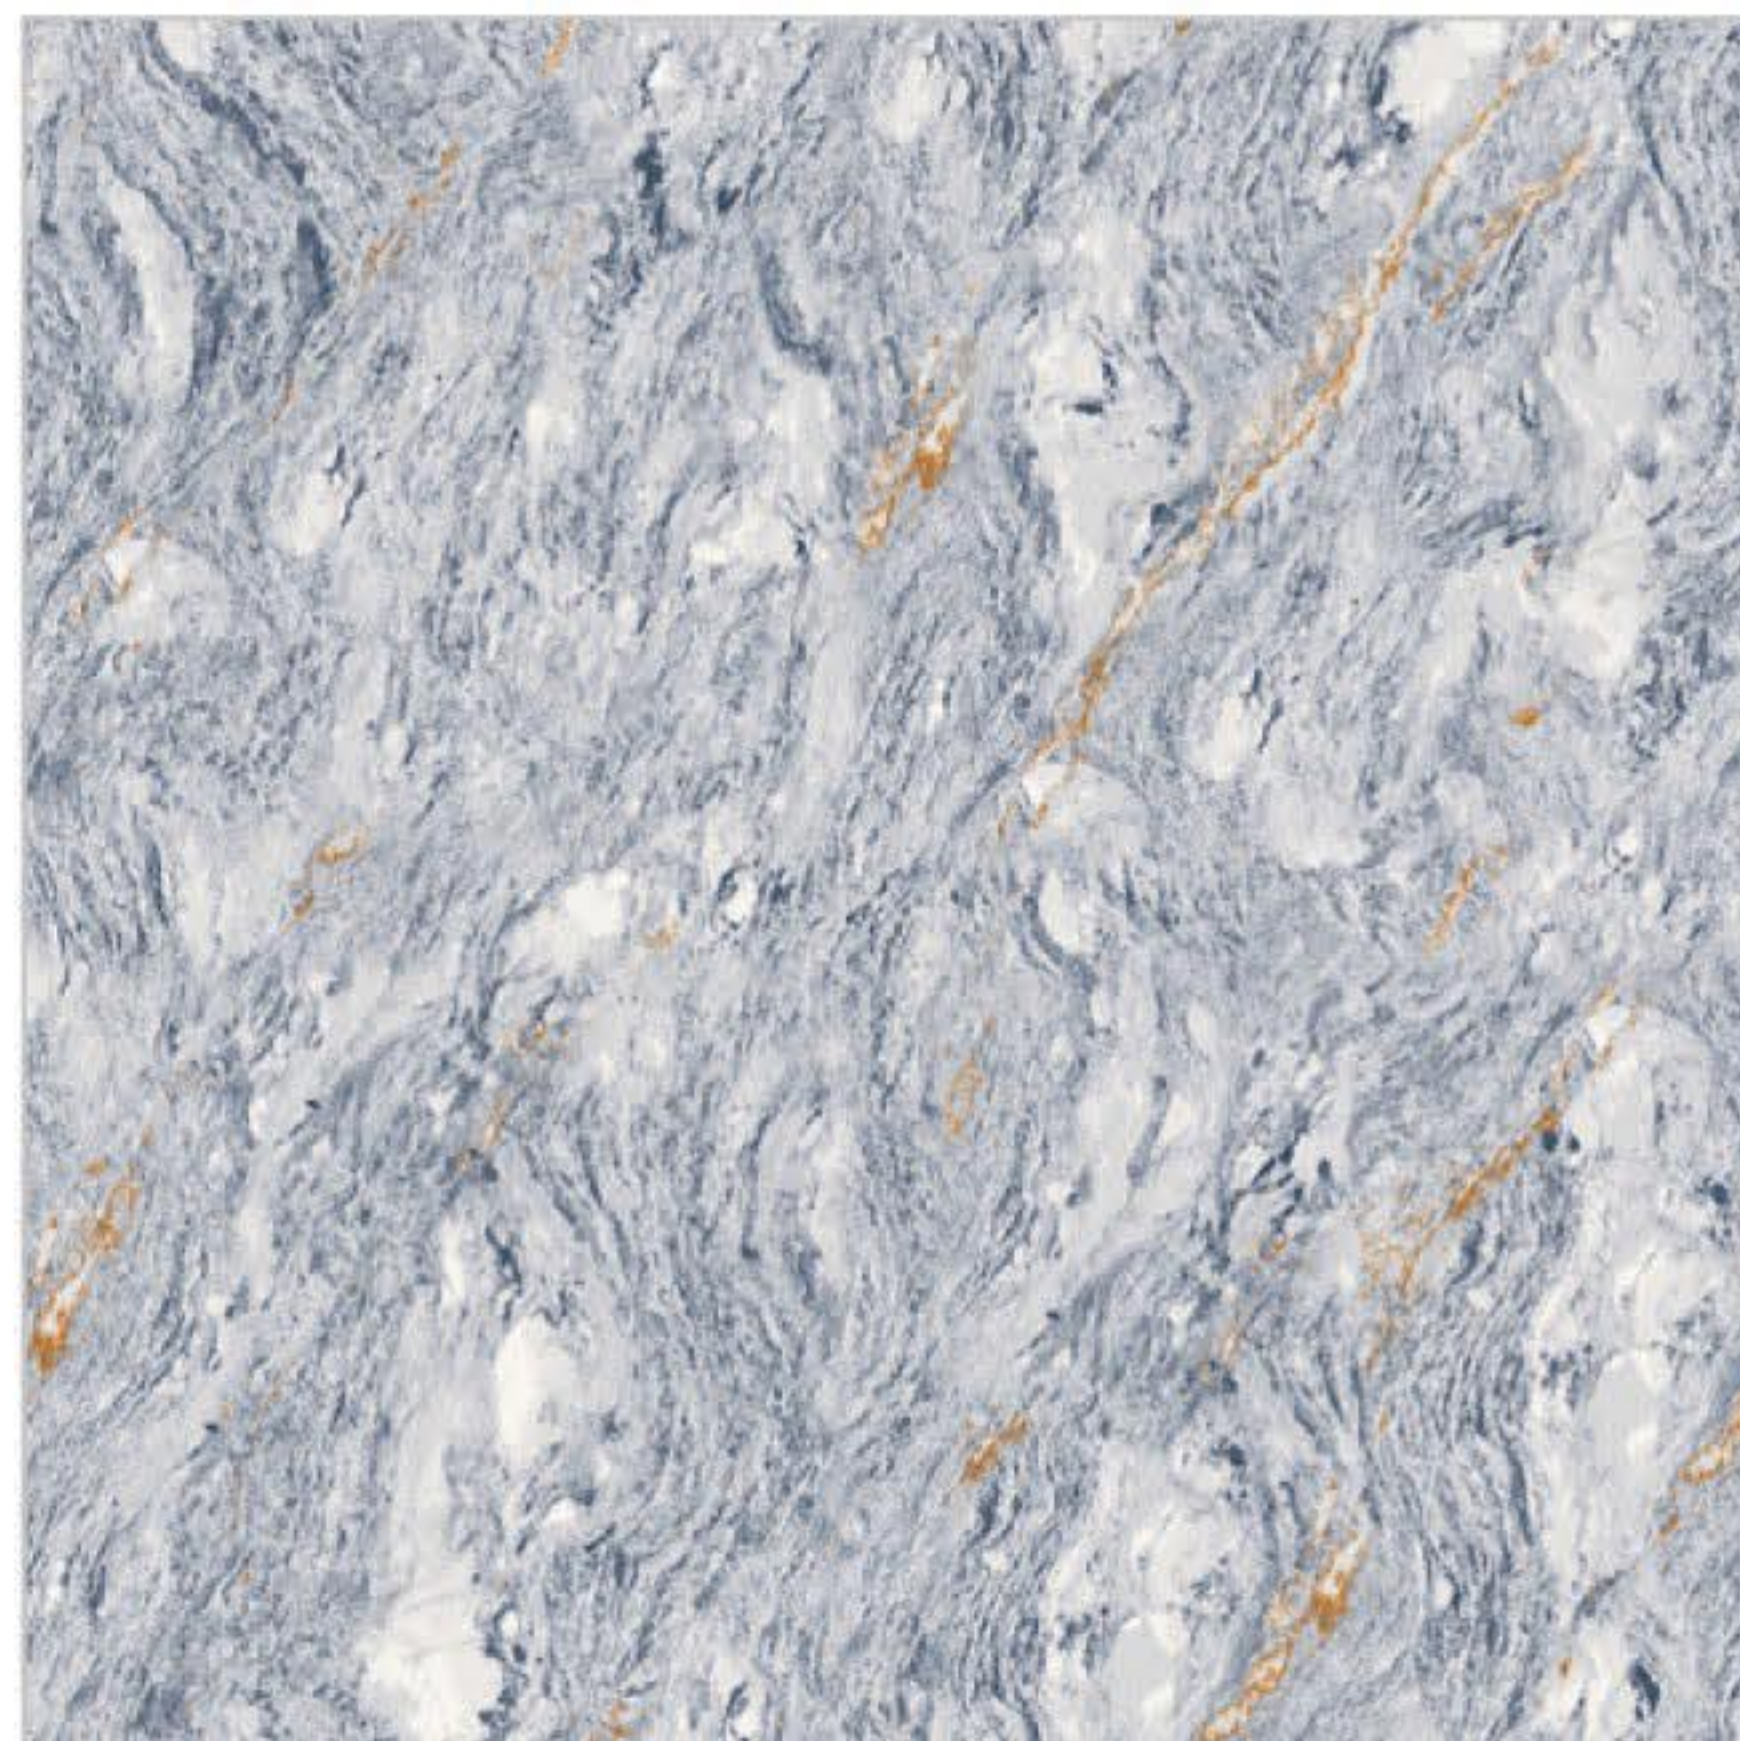

FINISH
Matt

SIZE
600x600mm

TYPE
Floor

SERIES
Double Charge