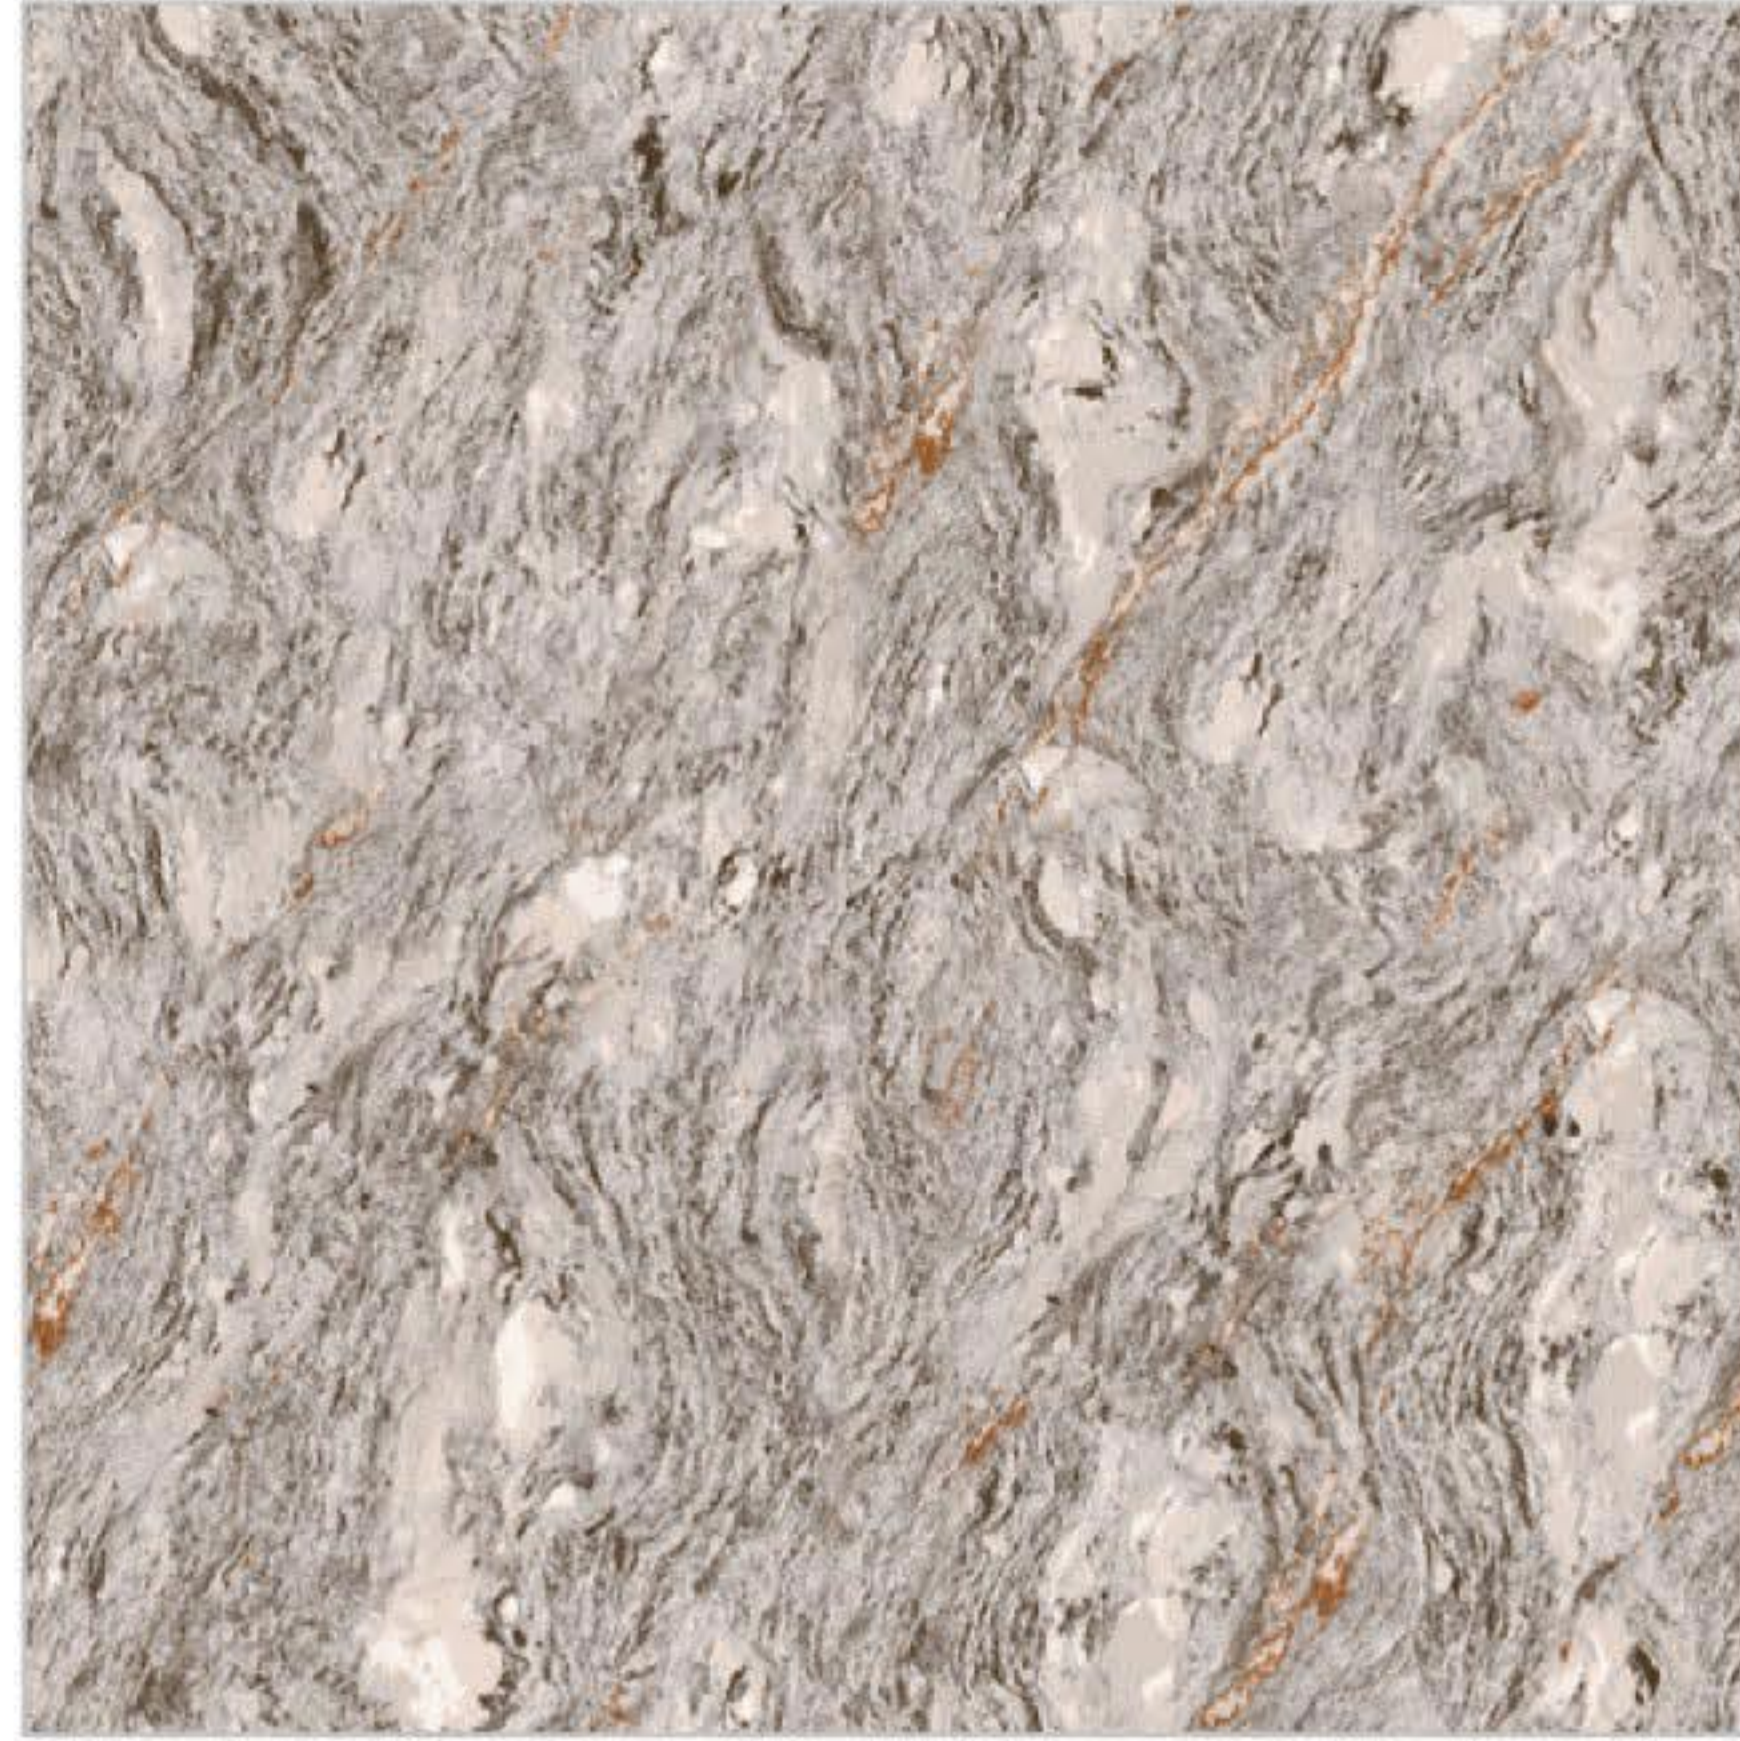

CORPO
TILES

DOUBLE CHARGE

600x
600MM

FINISH
Matt

SIZE
600x600mm

TYPE
Floor

SERIES
Double Charge

751

FINISH
Matt

SIZE
600x600mm

TYPE
Floor

SERIES
Double Charge

752

753

754

755