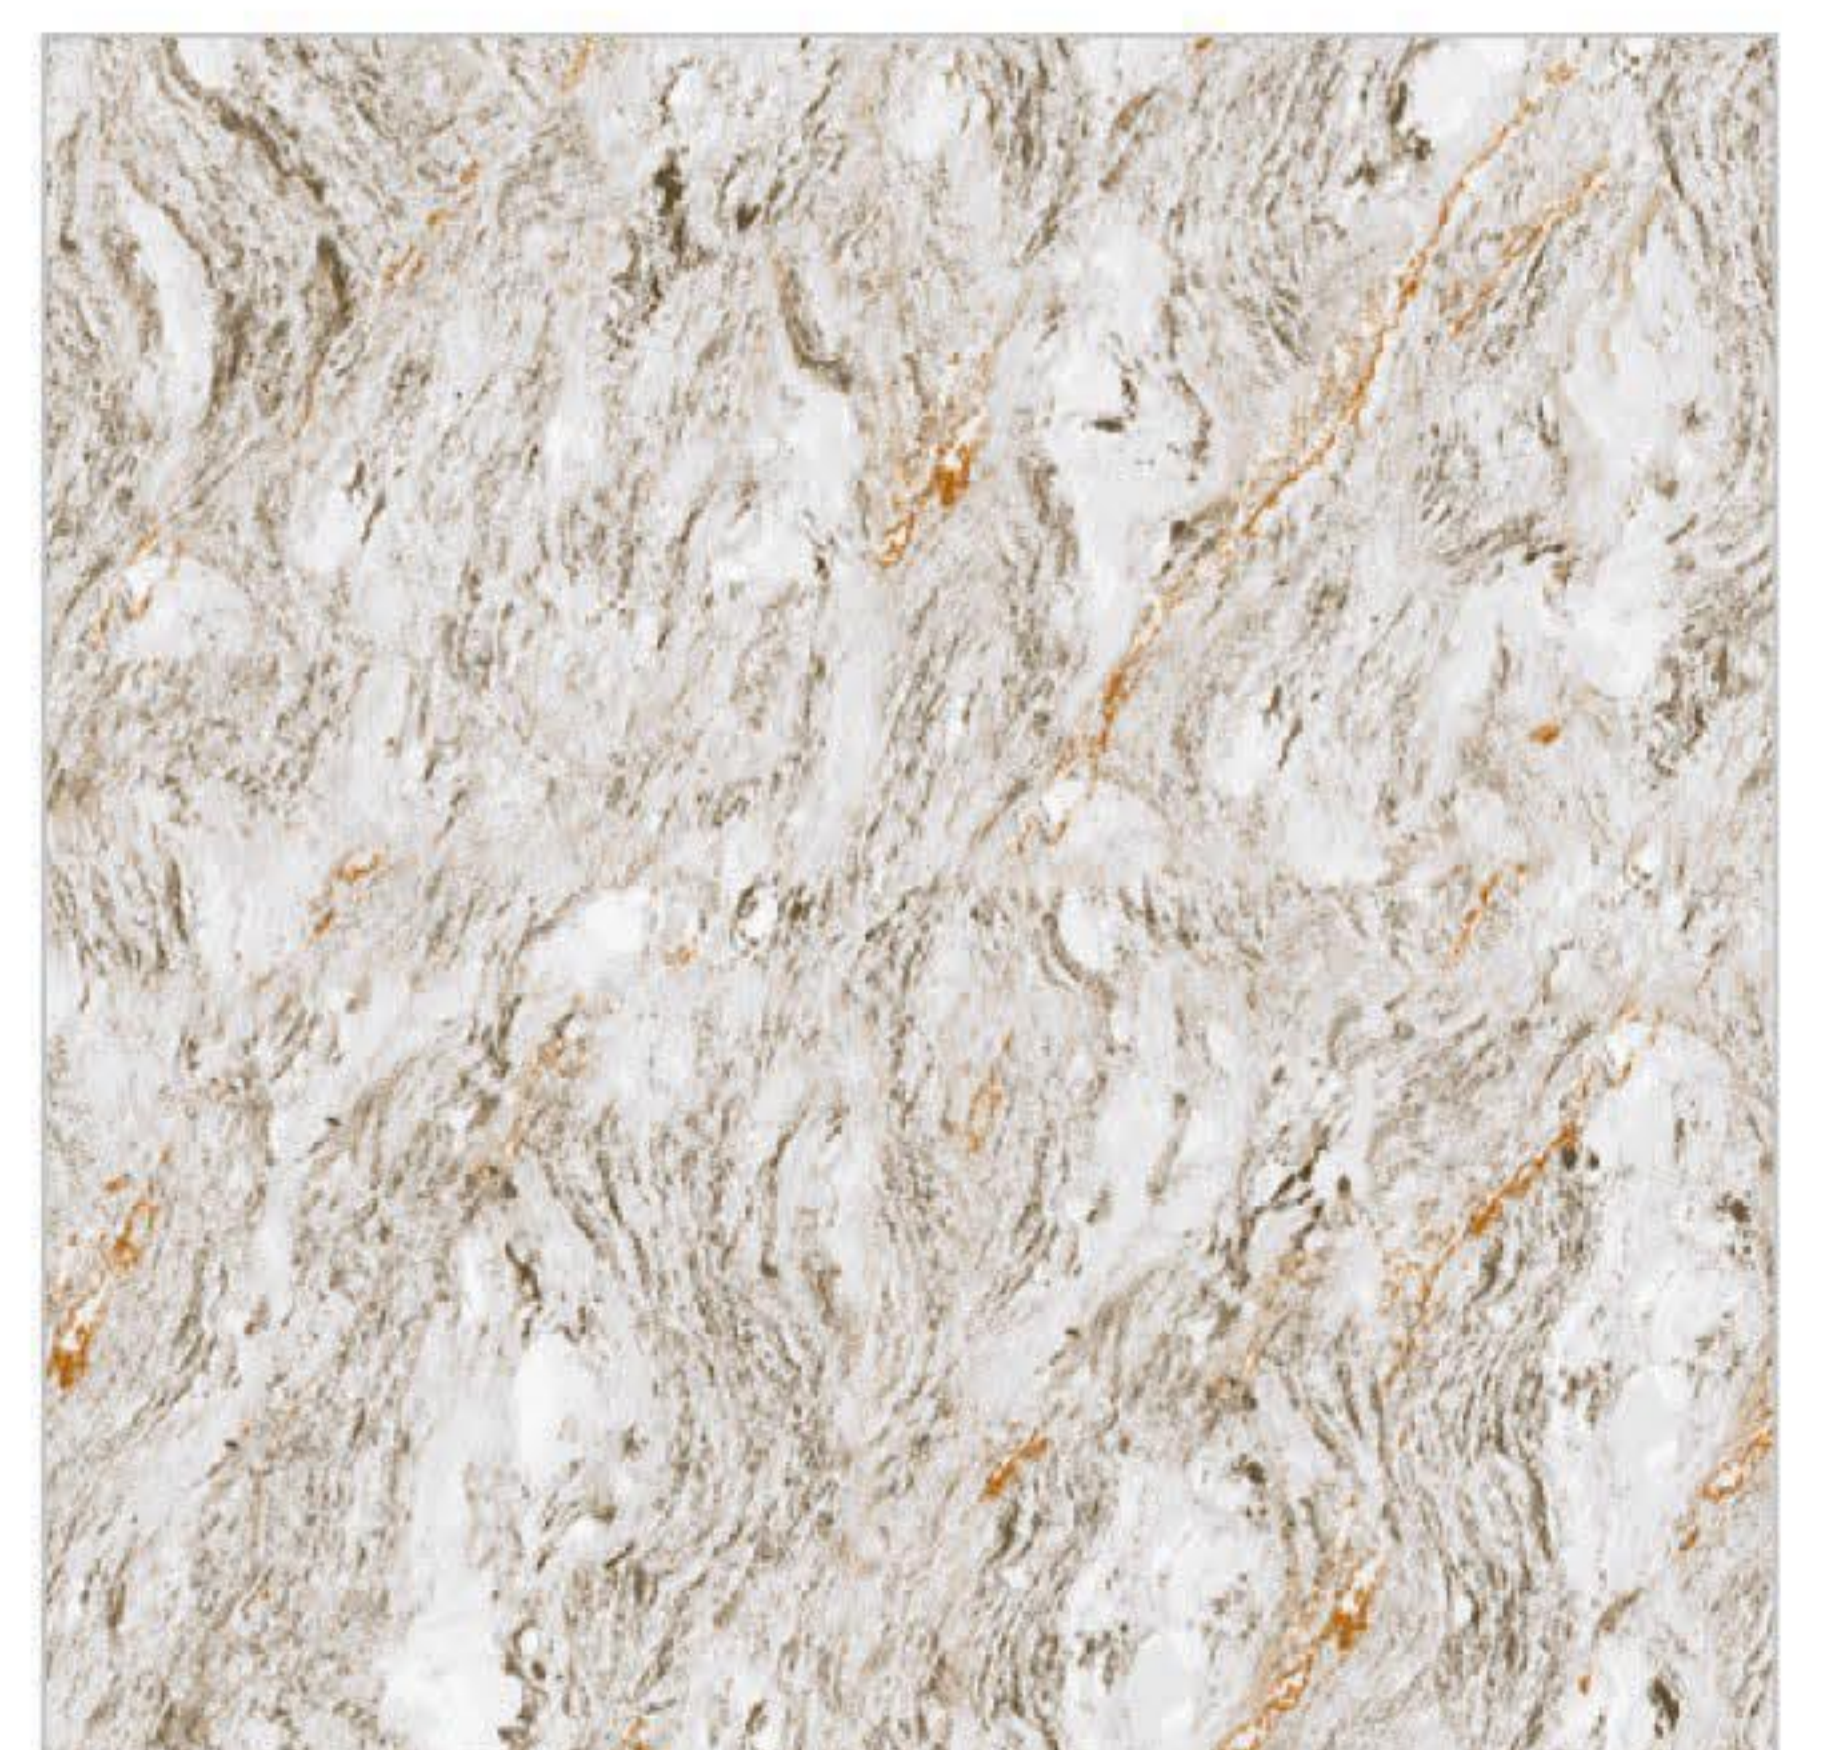

FINISH
Matt

SIZE
600x600mm

TYPE
Floor

SERIES
Double Charge

757